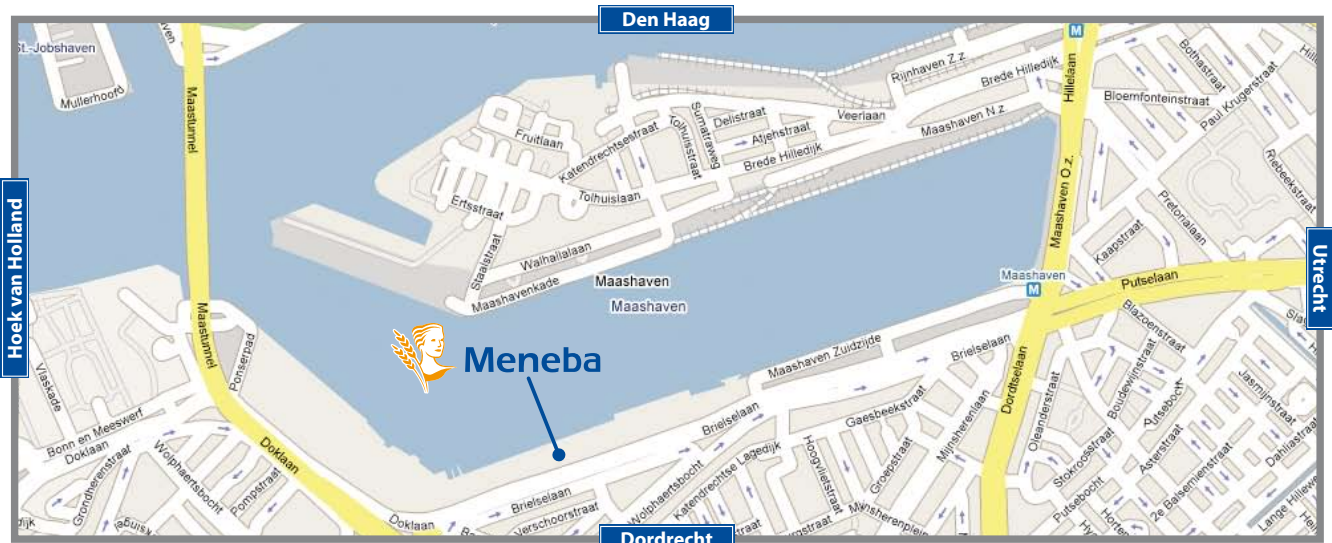

From Utrecht (A20)

At the Terbregseplein junction take the exit to A16 towards Dordrecht. After the Van Brienoordbrug take exit 24 (Feijenoord) and follow the road towards Zuidplein. Follow the signs towards Maasbruggen/Havens 1200-2000 (Strevelsweg, Dordtselaan). Go left at the traffic lights at Metrostation Maashaven, you are now on the Brielselaan. You will find Meneba premises about 800 metres on your right hand side.

From Dordrecht (A15)

Follow the A15 towards Europoort. At the Vaanplein junction take exit Zuidplein/Ahoy/Havens 1200-2000 and follow the road (Vaanweg) towards Bloemhof/Maasbruggen/Havens 1200-2000. Go left at the traffic lights at Metrostation Maashaven, you are now on the Brielselaan. You will find Meneba premises about 800 metres on your right hand side.

From Europoort (A15)

Follow the A15 towards Dordrecht. Take exit 19 Charlois/Havens 2000-2500 and go left at the end of the exit on to Groene Kruisweg. Keep on this road towards the Maastunnel. This road changes into Dorpsweg. Before reaching the Maastunnel take the lane towards Havens 1200-2500 and keep right (Havens 1200-1365). You will automatically reach the Brielselaan. You will find Meneba premises about 200 metres on your left hand side.

From Bergen op Zoom/Vlissingen (A29)

Follow the A29 towards Rotterdam/Zuidplein. Follow Vaanweg towards Zuidplein. Follow the signs Maasbruggen/Havens 1200-2000 and drive on to Dordtselaan. Go left at the traffic lights at Metrostation Maashaven, you are now on the Brielselaan. You will find Meneba premises about 800 metres on your right hand side.